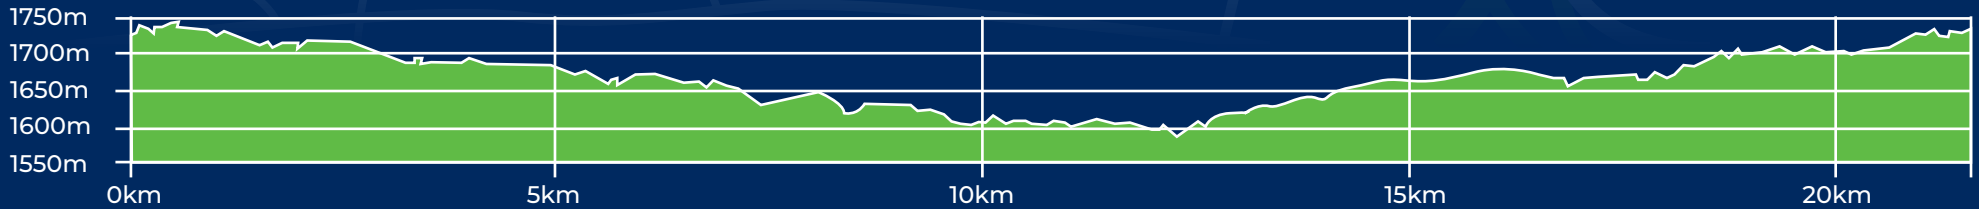

21 KM

MARATHON ROUTE NARRATIVE

Hosted by the City of Joburg

ELEVATION

21 KM

MARATHON ROUTE NARRATIVE

Start will be located 12 meters from LP no# 27, 20 meter from LP no# 28 at Golden Highway and the runners will be facing Southern Direction.

- ↑ Runners will proceed straight slide right into Rand show Road
- ↑ Rand show Road becomes Ben Naude Road
- ↶ Turn left into Jack Klipin Road
- ↶ Then left into Moshoeshoe Street
- ↶ Turn left into Mosaka Street
- ↑ Runners will proceed straight with mosaka Street
- ↶ Turn left into Skota street
- ↶ Turn left into Tema Street
- ↷ Slide right into Kuse Street
- ↷ Turn right into Moshoeshoe Street
- ↑ Moshoeshoe Street becomes Madhlala Street
- ↶ Turn left into Nicholas Street
- ↷ Turn right into Kinsley Sithole street
- ↶ Turn left into Basil Zuma street
- ↷ Turn right into Mbambani Street
- ↶ Turn left into Mofokeng Link
- ↷ Turn right into Mofokeng Street

- ↑ Turn right into Tsolo Street
- ↑ Cross over into Chocoe Street
- ↑ Chocoe Street becomes Kambule Street
- ↶ Turn left into Mbatha street
- ↷ Turn right into Mooki Street
- ↷ Turn right into Rathebe Street
- ↷ Turn right into Nkomo ya Hlaba
- ↑ Pass Nkomo ya Hlaba Circle
- ↷ Turn right into Mpanza Street
- ↶ Turn left into Molakoene Street
- ↑ Molakoene Street joined to Madhlala Street (Moshoeshoe)
- ↑ Madhlala Street (Moshoeshoe) joined to Eben Cuyler Drive
- ↷ Turn right into Soweto Highway
- ↷ Turn right into Golden Highway
- ↶ Turn left into Exhibition Road
- ↷ Turn right into Landbou Road
- ↑ Pass gate 2 main gate
- ↷ Turn left at the gate to the finish

Finish will be located 2 meters from manhole 15 meters from LP no#.