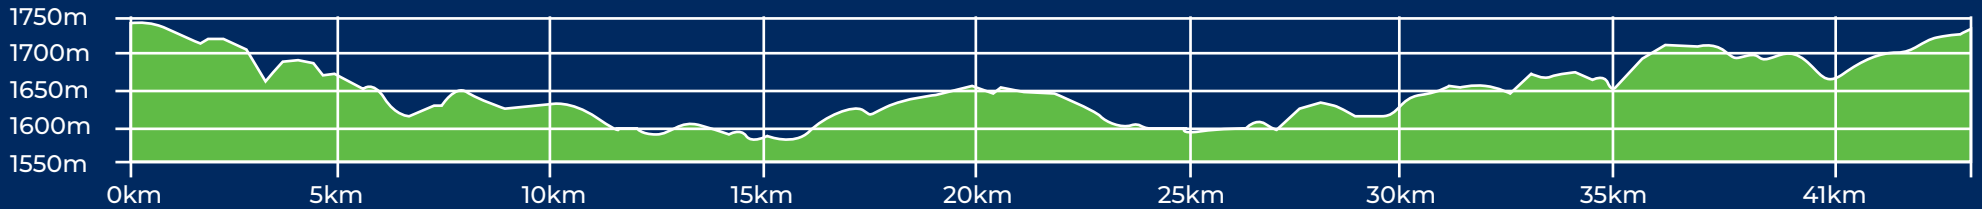

42 KM

MARATHON ROUTE NARRATIVE

Hosted by the City of Joburg

ELEVATION

START

Start will be located 12 meters from LP no# 27, 20 meter from LP no# 28 at Golden Highway and the runners will be facing Southern Direction.

- ↑ Runners will proceed straight and slide right into Rand show Road
- ↑ Rand show Road becomes Eben Cuyler Drive
- ↑ Pass N1 On ramp
- ↑ Pass N1 Off ramp
- ↶ Turn left into Marthinus Smuts Drive
- ↶ Diepkloof Hostel on the left
- ↷ Turn right into Mncube Street
- ↶ Turn left into Collinders Street
- ↷ Eugene Garage on the right
- ↷ Turn right into Chris Hani Road
- ↶ BP Garage on the left
- ↶ Chris Hani Baragwanath hospital on the left
- ↑ Pass UJ Soweto Campus entrance
- ↶ Then turn left into Morola Street flowing with traffic. (cone off)
- ↑ Morola Street becomes Modjadji Street
- ↶ Pimville shopping Centre on the left.
- ↶ Turn left into Klipspruit Valley Road
- ↷ Turn right on Walter Sisulu circle into Union Road
- ↷ Turn right into Union Street
- ↷ Pass Soweto Hotel on the right
- ↷ Kliptown Taxi Rank on the right
- ↑ On the slipway turn right into Klipspruit Valley Road
- ↑ Runners will flow with the traffic (cone off)
- ↑ Pass Modjadji and Klipspruit Valley circle (busy intersection)
- ↶ Turn left into Chris Hani Road, facing oncoming traffic.
- ↶ Pass BRT Bus station on the left
- ↷ Regina Mondli Catholic church on the right
- ↑ Pass Ntuli and Chris Hani Circle (busy intersection)
- ↷ Turn right into Koma Road facing on-coming traffic (coned off)
- ↷ Moroka Police Station on the right
- ↷ Turn right behind Jabulani Mall Service Road facing on-coming traffic
- ↶ Jabulani Mall on the left
- ↷ Jabulani Amphitheatre on the right
- ↷ Turn right into Bolani Drive
- ↑ Bolani Drive becomes Moahloli Street
- ↷ Morris Isaacson High School on the right

FINISH

Finish will be located 2 meters from manhole 15 meters from LP no#.